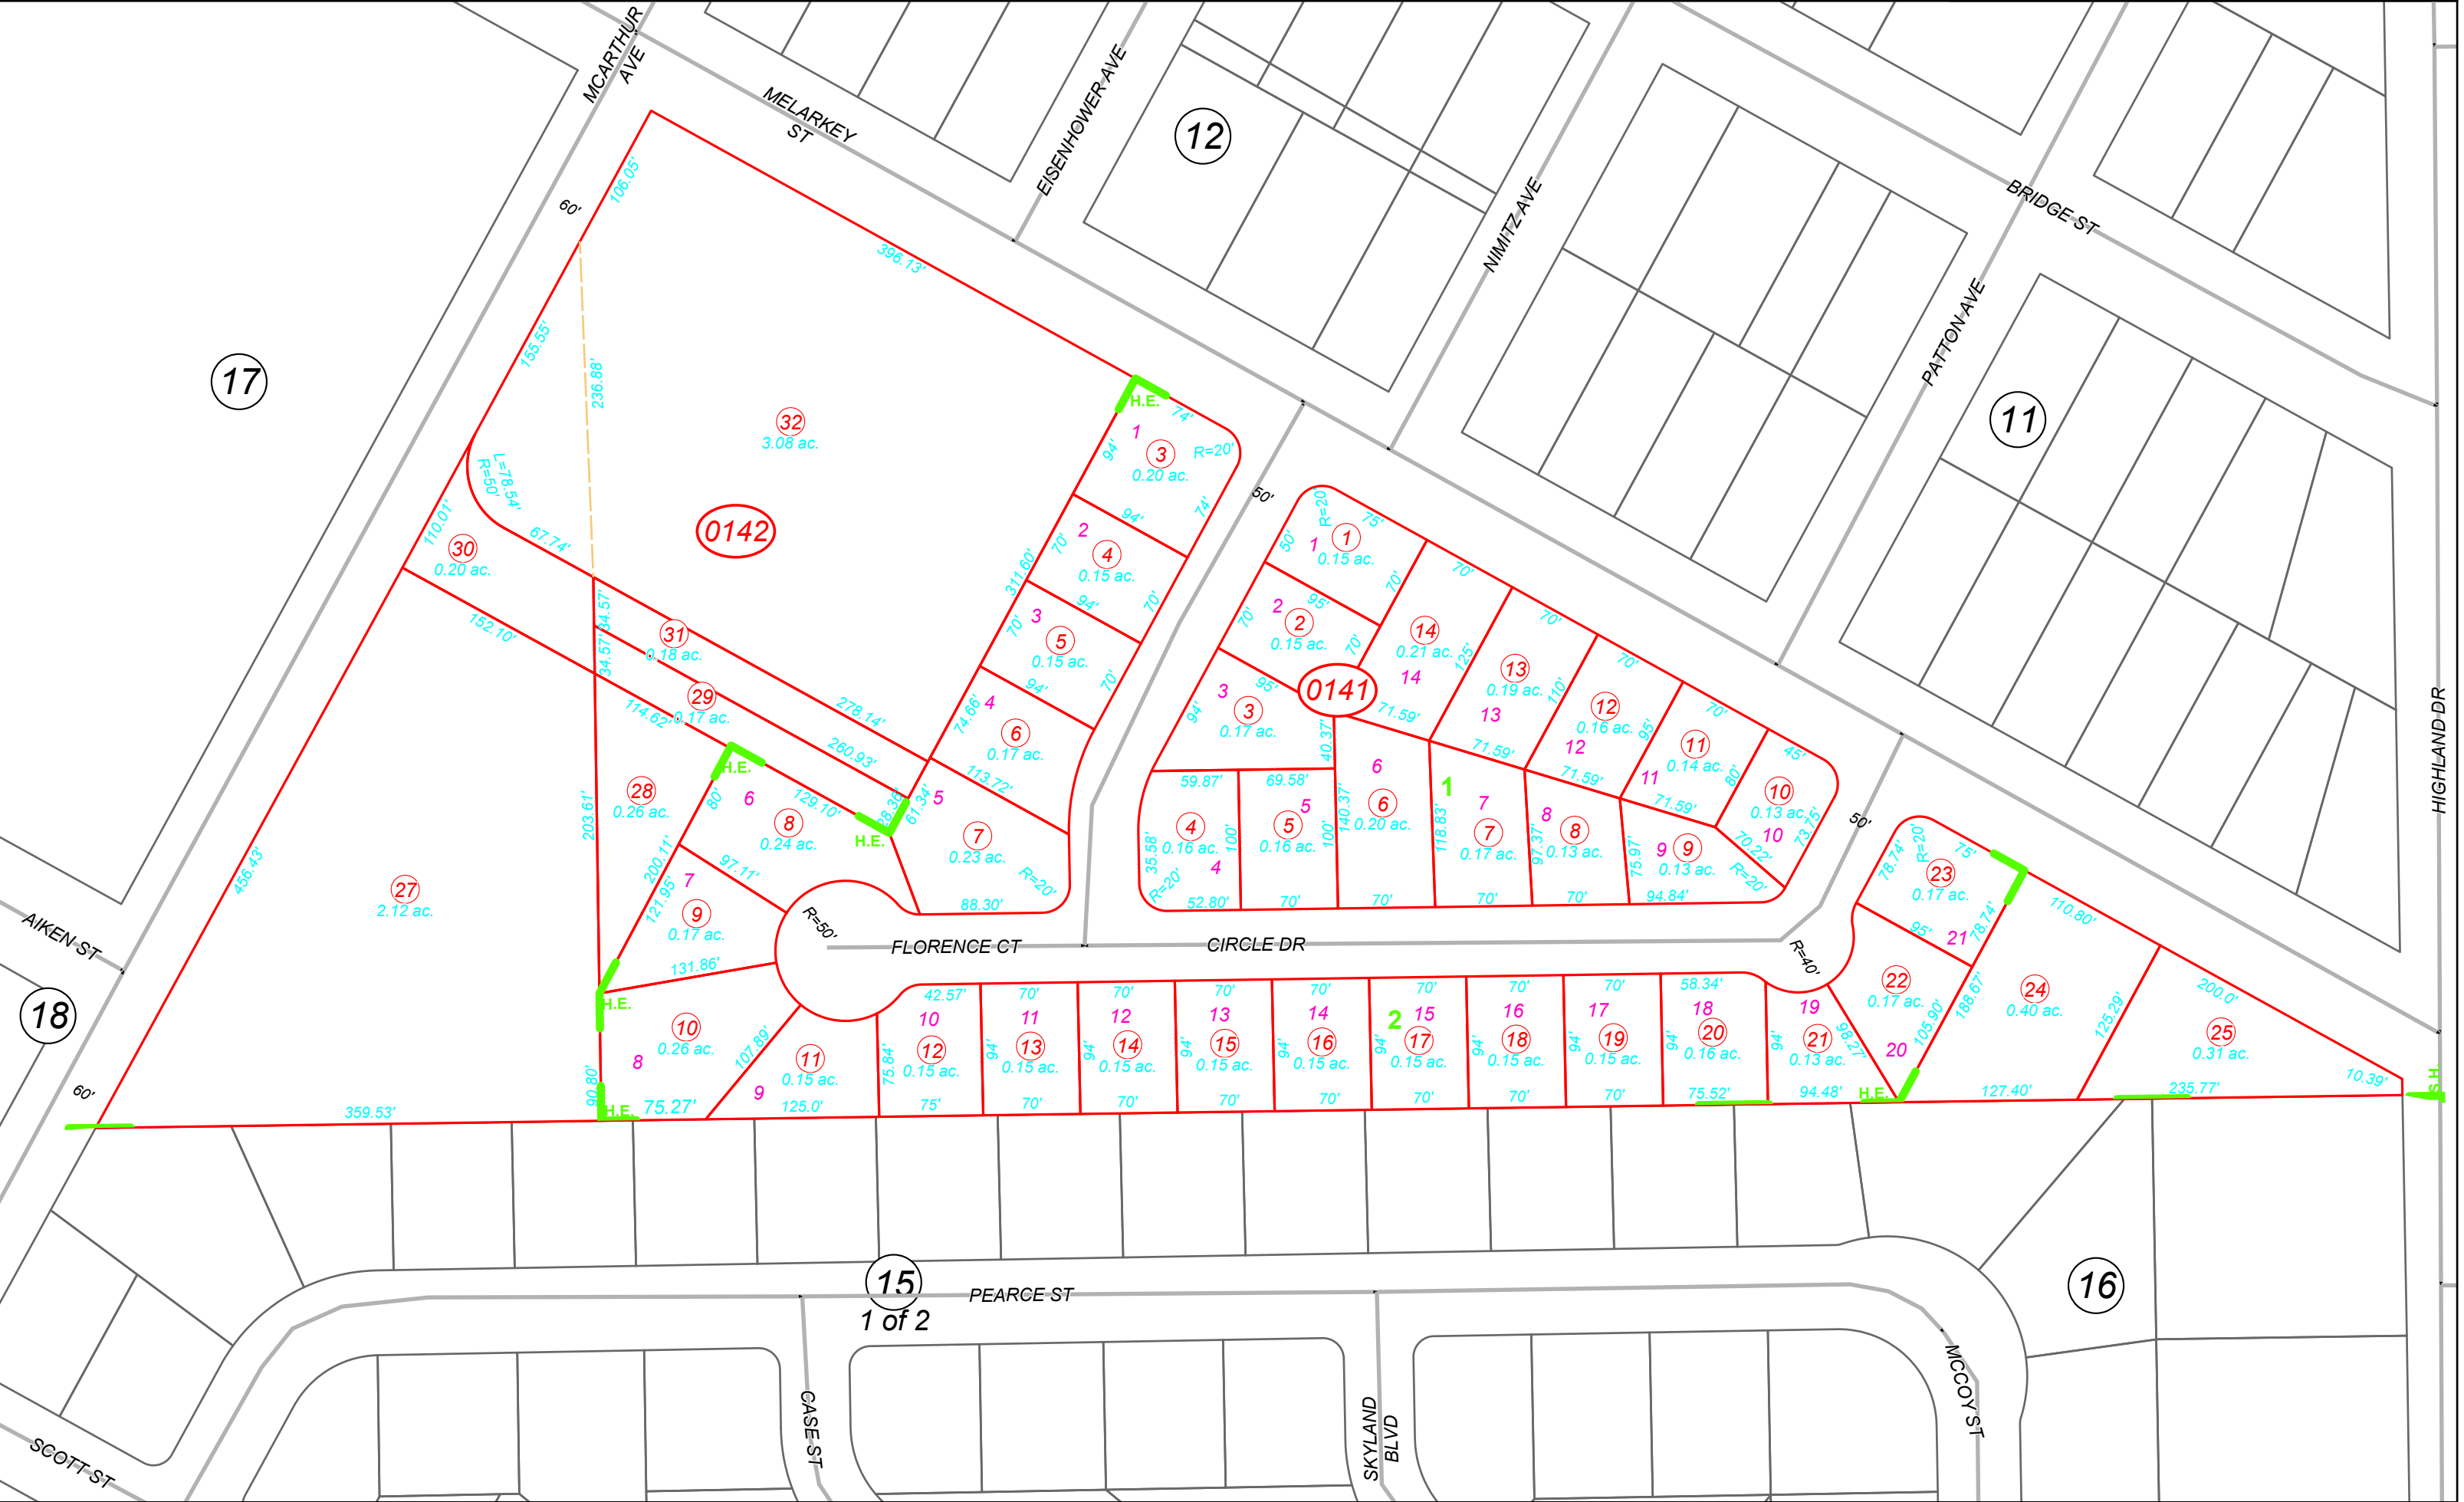

HUMBOLDT COUNTY

NE1/4 SE1/4 SEC. 29 T.36N. R.38E.

Holladay Estates Sub. - Winnemucca

NOTE: This plat is for assessment purposes only and does not represent a survey of the lands on this plat.

Map Prepared by:
HUMBOLDT COUNTY ASSESSOR'S OFFICE
WINNEMUCCA, NEVADA 89445

16-14

1"=100'
M.D.B. & M.

06	05	04	03	02	01
07	08	09	10	11	12
18	17	16	15	14	13
19	20	21	22	23	24
30	29	28	27	26	25
31	32	33	34	35	36

36N38E

15
1 of 2