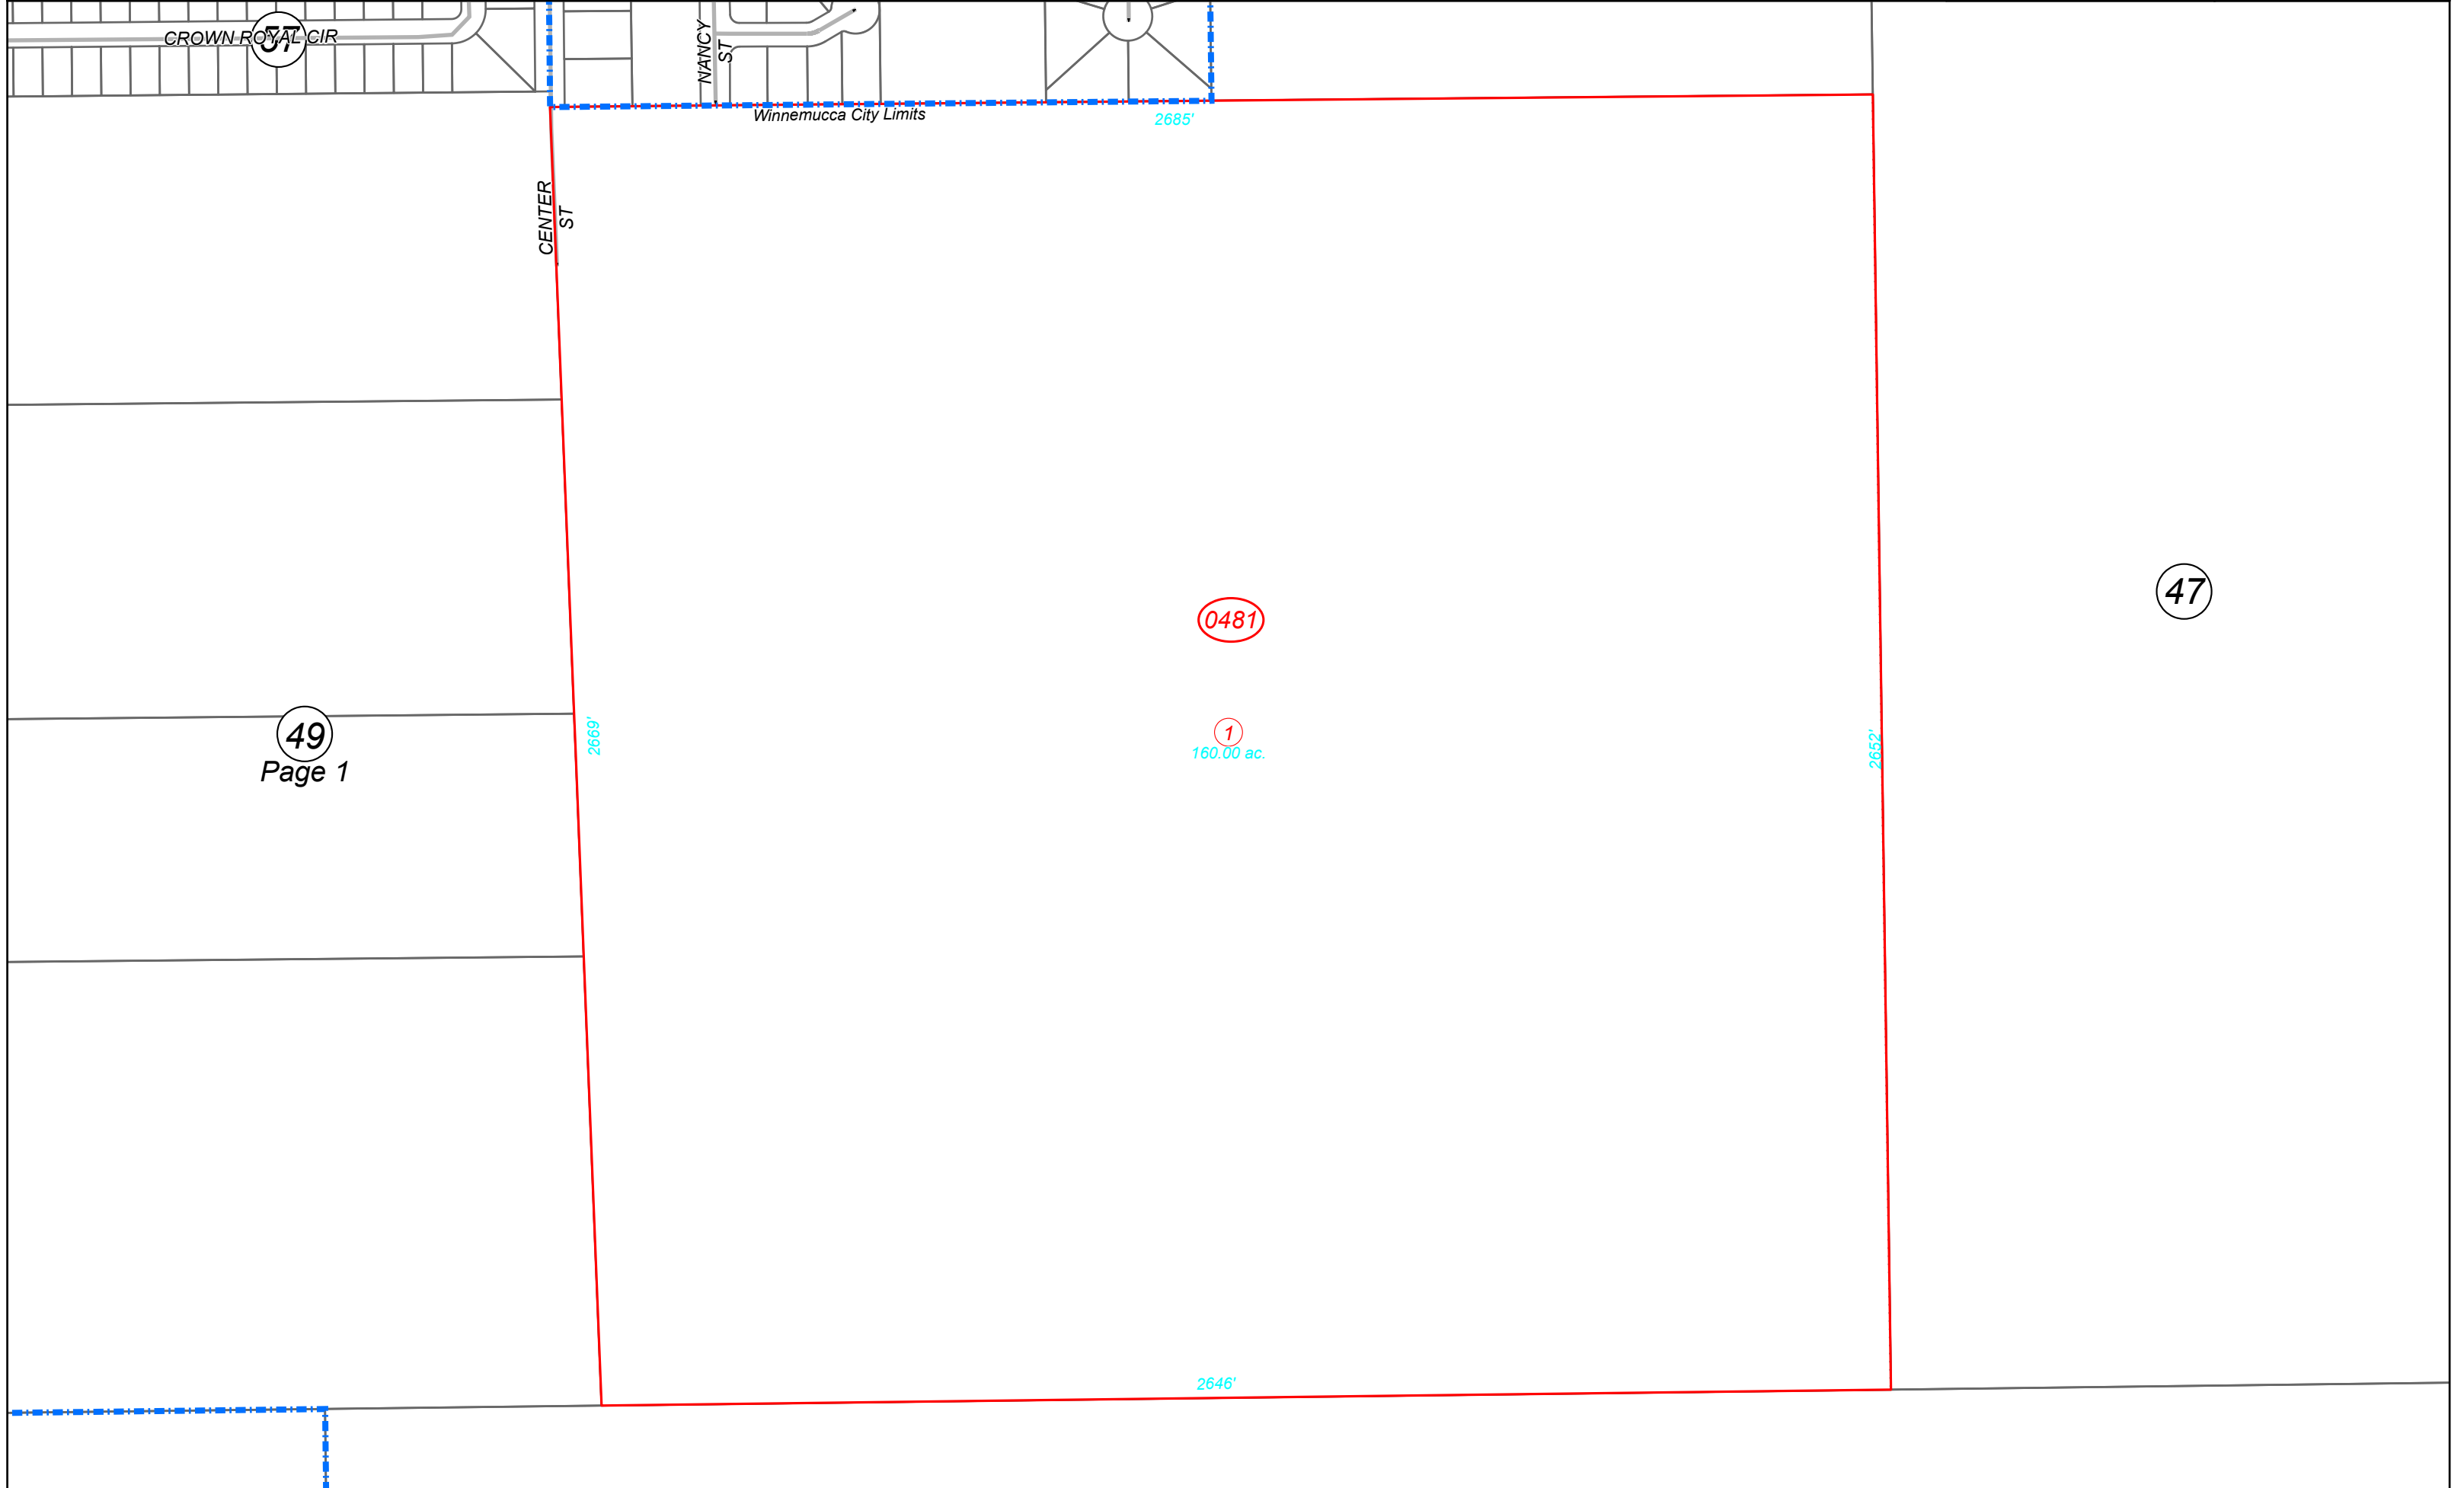

**HUMBOLDT COUNTY**

SW1/4 SEC. 32 T.36N. R.38E.

Winnemucca

NOTE: This plat is for assessment purposes only  
and does not represent a survey of the lands on this plat.

Map Prepared by:  
HUMBOLDT COUNTY ASSESSOR'S OFFICE  
WINNEMUCCA, NEVADA 89445

16-48

1"=300'  
M.D.B. & M.

06	05	04	03	02	01
07	08	09	10	11	12
18	17	16	15	14	13
19	20	21	22	23	24
30	29	28	27	26	25
31	32	33	34	35	36

36N38E

CROWN ROYAL CIR

57

NANCY ST

CENTER ST

Winnemucca City Limits

2685'

2669'

49  
Page 1

0481

1  
160.00 ac.

2652'

47

2646'